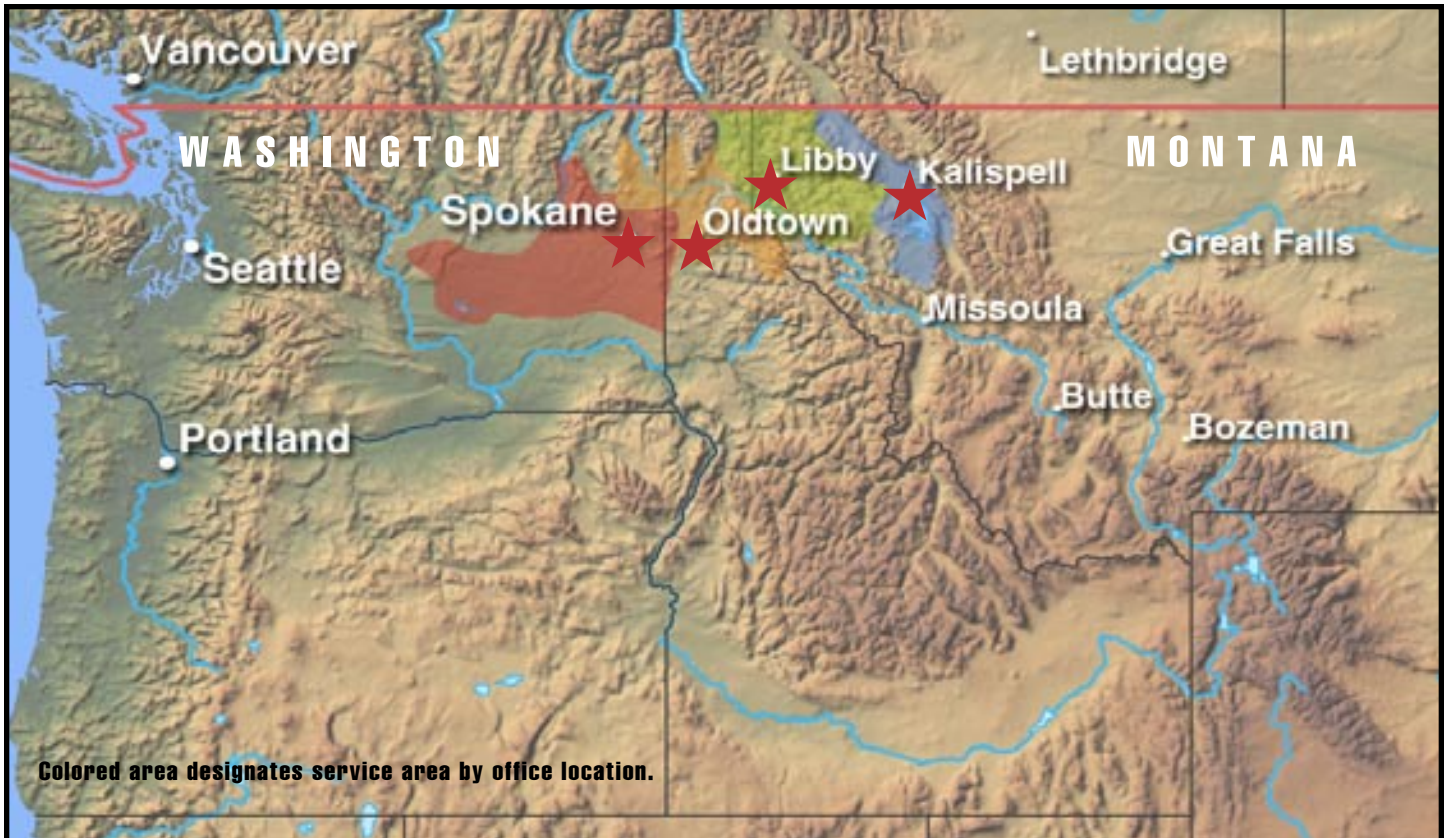

Propane Service Areas

CityServiceValcon Propane Service Delivery Areas for Idaho, Montana and Washington:

Kalispell, MT
 52 5th Ave West North
 Kalispell, MT 59901
 (406) 755-6611

Libby, MT
 3519 Highway 2 South
 Libby, MT 59923
 (406) 293-5042

Spokane, WA
 18826 East Appleway
 Greenacres, WA 99016
 (509) 928-5711

Oldtown, ID
 2459 East Highway 2
 Oldtown, ID 83822
 (208) 437-3513